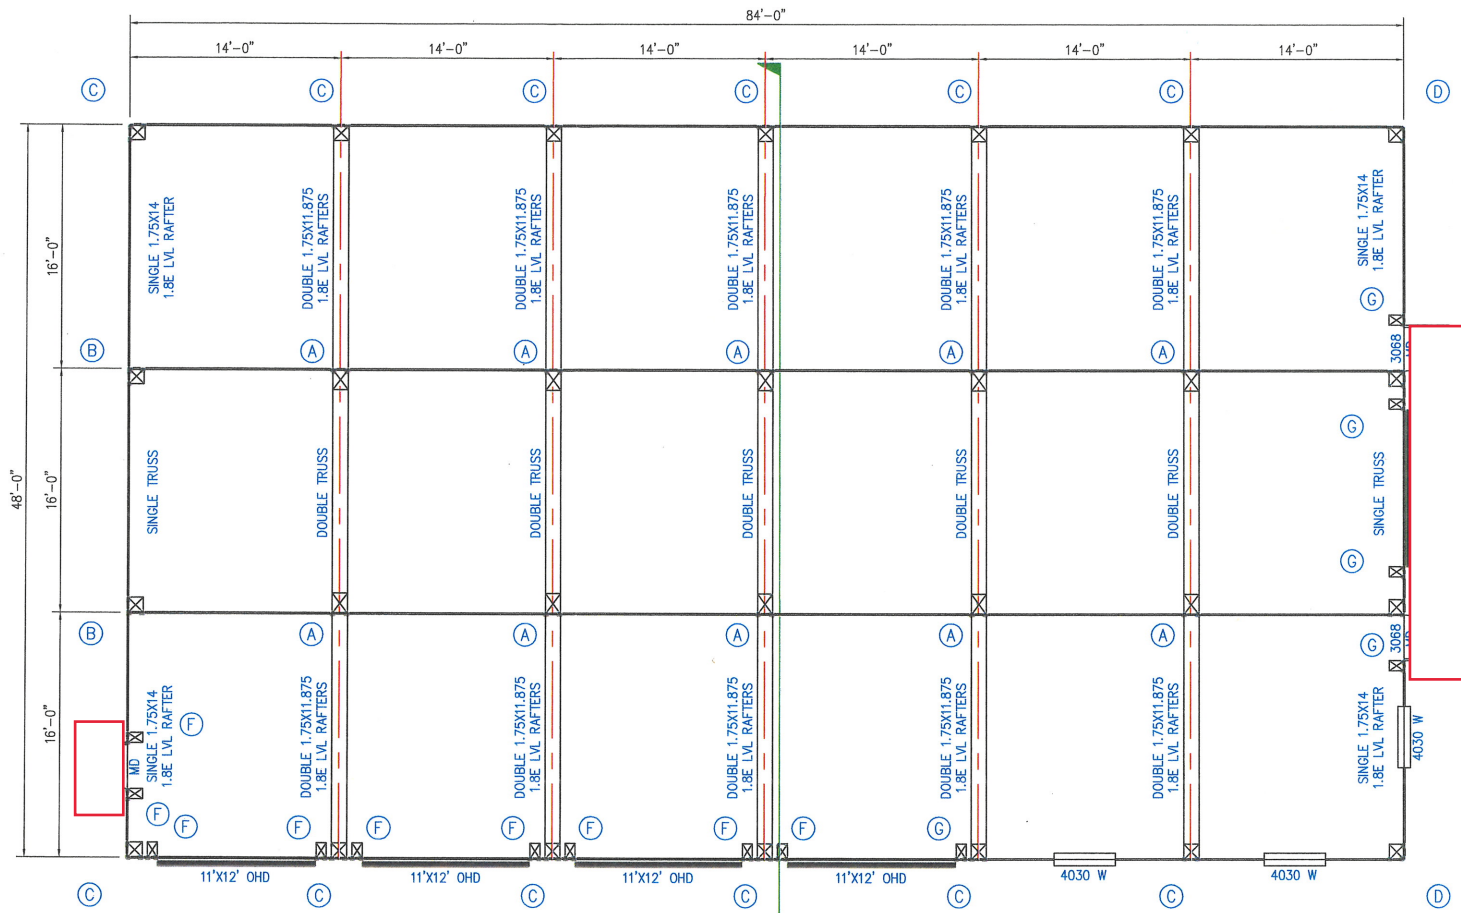

ATTACHMENT C
Engineers Drawings
Reference only

REAR EAVE VIEW

LEFT GABLE VIEW

FRONT EAVE VIEW

RIGHT GABLE VIEW

Reference Only

Reference Only